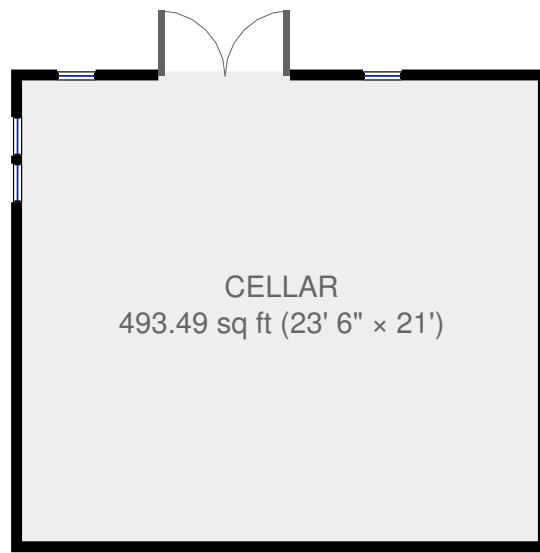

Sub-Garage Cellar

THIS FLOORPLAN IS PROVIDED WITHOUT WARRANTY OF ANY KIND. SENSOPIA DISCLAIMS ANY WARRANTY INCLUDING, WITHOUT LIMITATION, SATISFACTORY QUALITY OR ACCURACY OF DIMENSIONS.

155 Coopers Hawk Lane